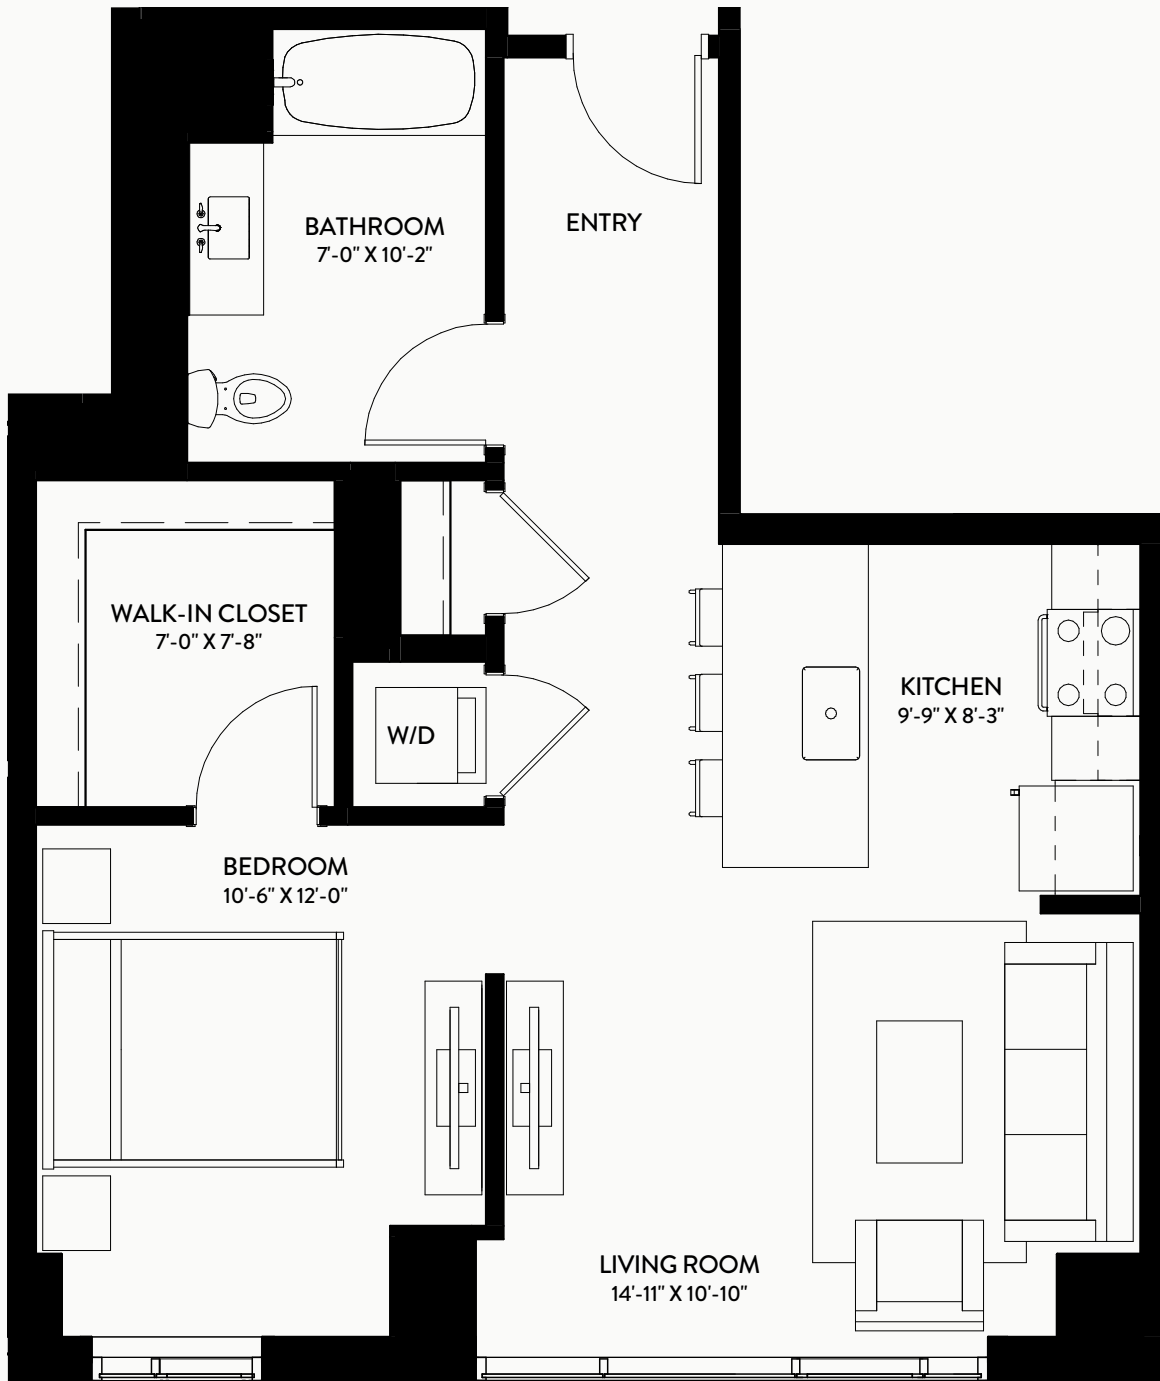

GLISTEN

CONVERTIBLE 1 BATH

702 sq ft

AURÉLIEN

833 N Clark St
Chicago, IL 60610
312-266-0833

AurelienChicago.com

< N

All renderings, specifications, amenities and details are subject to change without notice.
Room dimensions are approximate and may vary depending on residence selected.